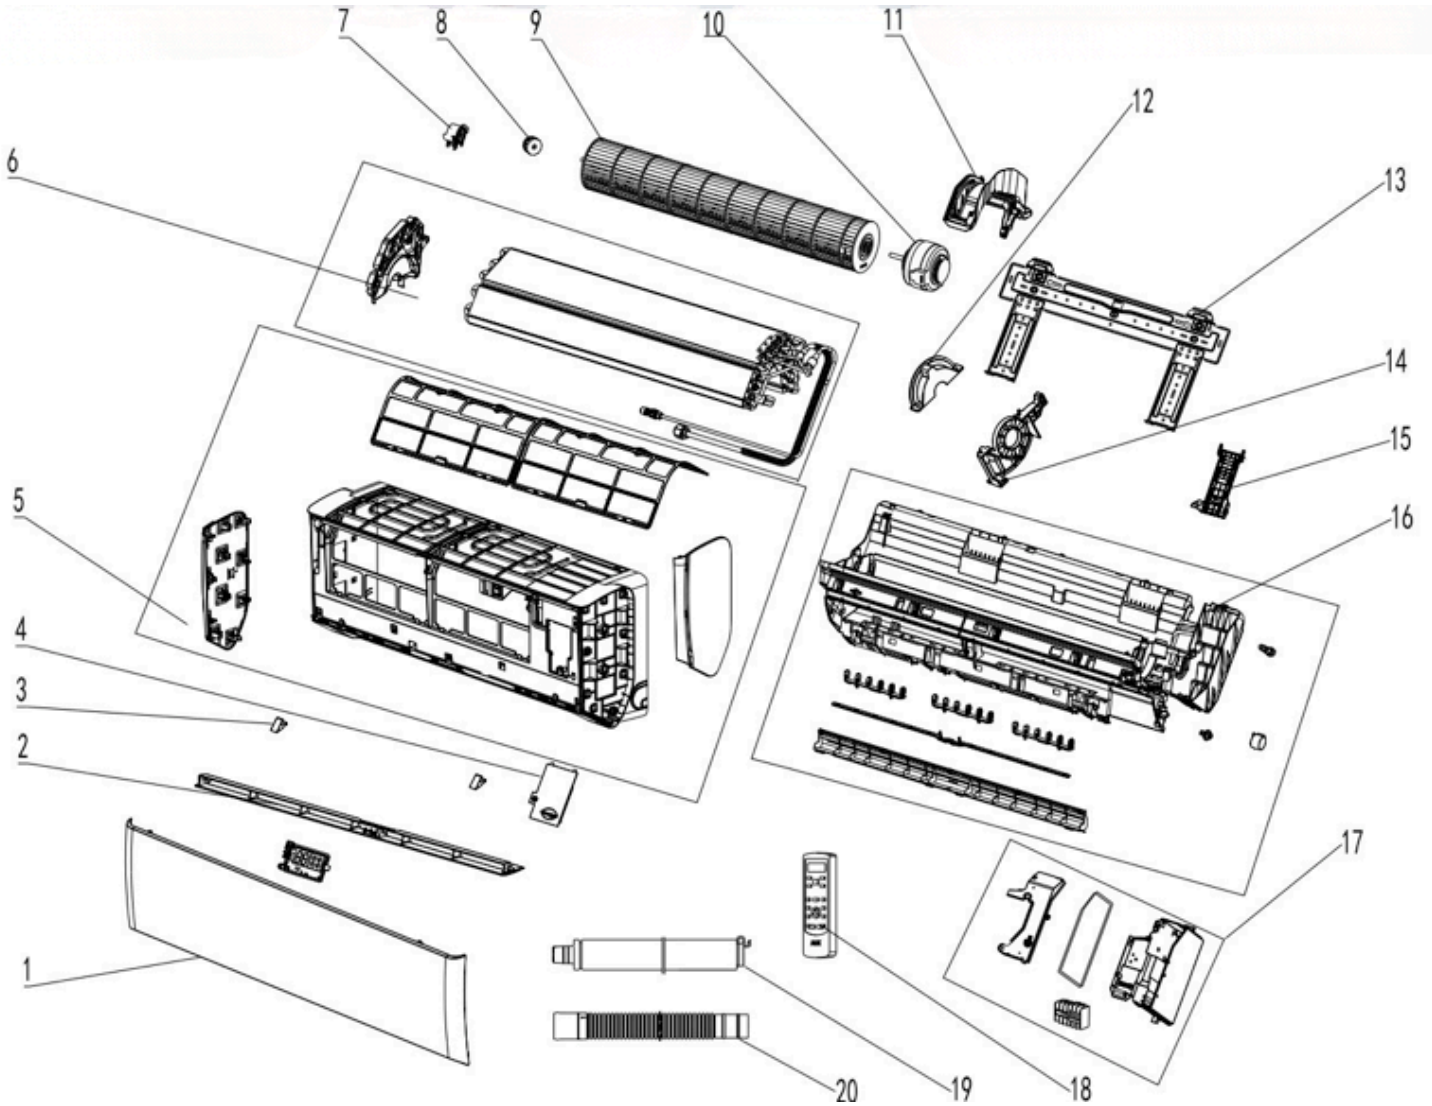

MISAW3218 PARTS LIST MULTIZONE SAJA INDOOR WALLMOUNT

MISAW3218 PARTS LIST MULTIZONE SAJA INDOOR WALLMOUNT

| No. | Part Name | Part Number |
|-----|---------------------------|----------------|
| 1 | Panel assembly | 11220502004704 |
| 2 | Air louver | 11320005000401 |
| 3 | Screw cover | 11320096000104 |
| 4 | Middle frame wiring cover | 11320076000065 |
| 5 | Middle frame assembly | 11220501000887 |
| 6 | Evaporator assembly | 11224003000882 |
| 7 | Bearing fixed chassis | 11320062000026 |
| 8 | Bearing assembly | 11220551000003 |
| 9 | Cross flow fan | 11220513000058 |
| 10 | IDU fan motor | 11230005000072 |
| 11 | Motor cover | 11320052000062 |
| 12 | Motor cover plate 1 | 11320190000003 |
| 13 | Mounting plate assembly | 11221500000040 |
| 14 | Motor cover plate 2 | 11320087000031 |
| 15 | Pipe clamp | 11320084000015 |
| 16 | Chassis assembly | 11220500000434 |
| 17 | Main controller | 11222003004117 |
| 18 | Remote controller | 11222001000112 |
| 19 | Drain pipe assembly | 11220506000013 |
| 20 | Water outlet pipe | 11320020000008 |