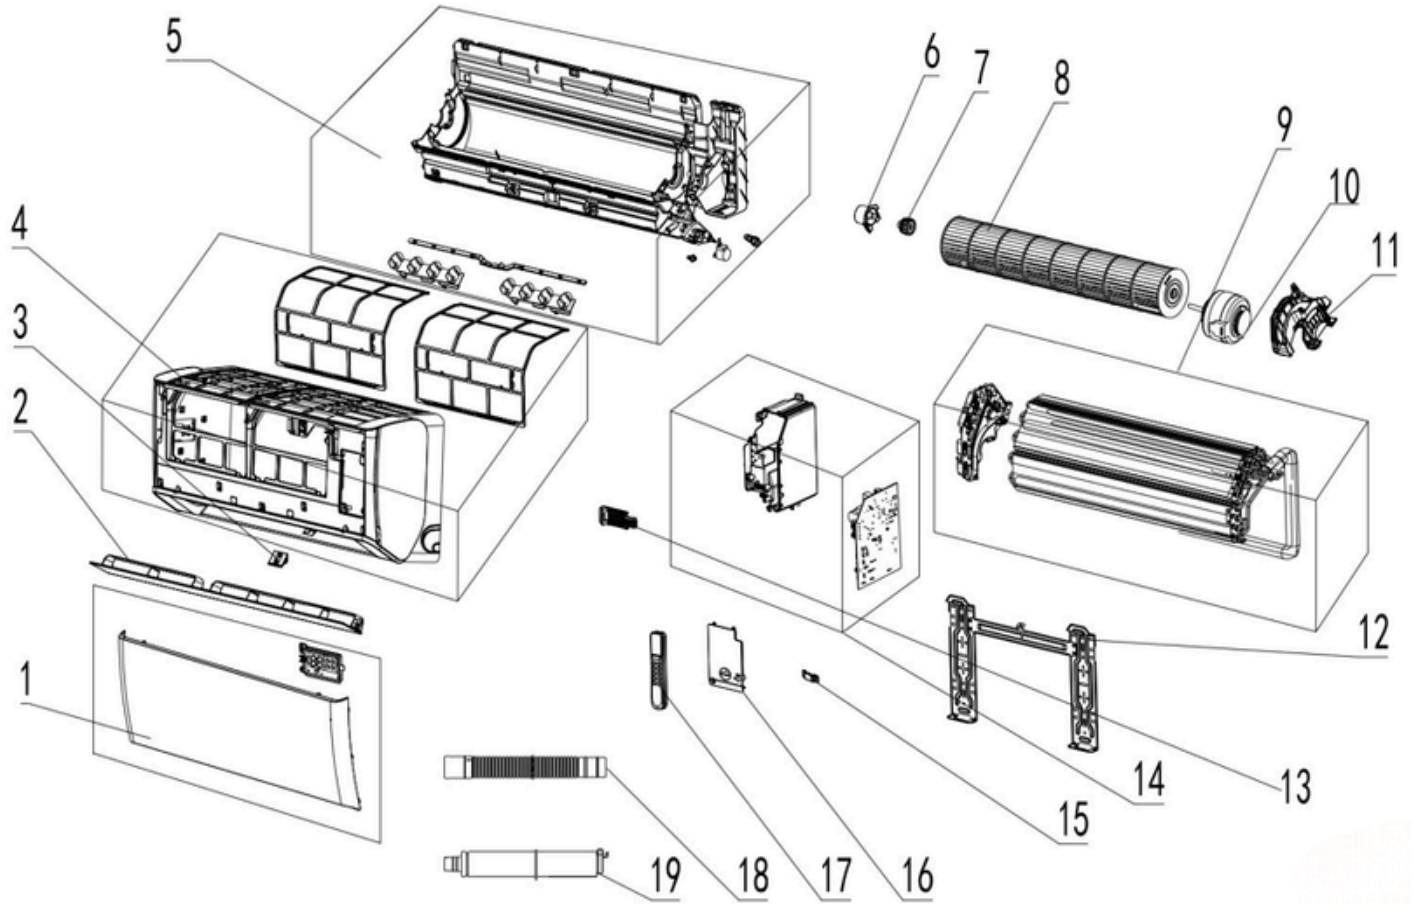

## MISAW3212 PARTS LIST MULTIZONE SAJA INDOOR WALLMOUNT

## MISAW3212 PARTS LIST MULTIZONE SAJA INDOOR WALLMOUNT

No.	Part Name	Part Name
1	Panel assembly	11220502004705
2	Air louver	11320005000403
3	Screw cover	11320096000106
4	Middle frame	11220501000888
5	Chassis assembly	11220500000288
6	Bearing fixed chassis	11320062000028
7	Bearing assembly	11220551000003
8	Cross flow fan assembly	11220513000068
9	Evaporator assembly	11224003000897
10	IDU fan motor	11230005000074
11	Motor cover	11320052000069
12	Mounting plate assembly	11221500000047
13	Pipe clamp	11320084000013
14	Main controller	11222003004108
15	Wire clamp cover	11320010000052
16	Middle frame wiring cover	11320076000094
17	Remote controller	11222001000112
18	Water outlet pipe	11320020000008
19	Drain pipe assembly	11220506000013