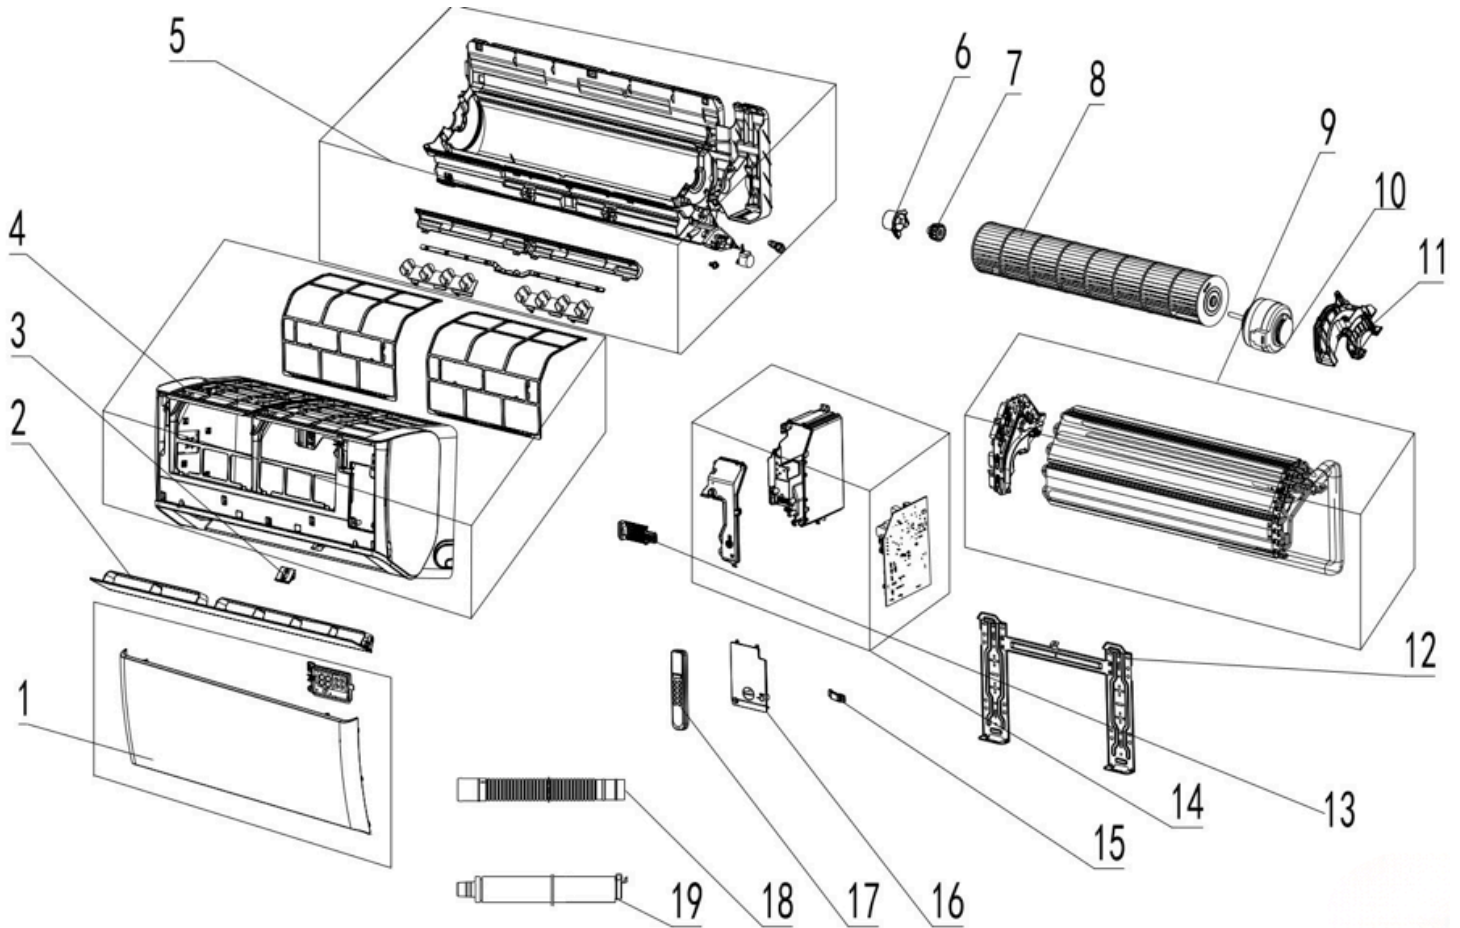

MISAW3209 PARTS LIST MULTIZONE SAJA INDOOR WALLMOUNT

MISAW3209 PARTS LIST MULTIZONE SAJA INDOOR WALLMOUNT

| Diagram ID | Part Number | Part Name |
|------------|----------------|---------------------------|
| 1 | 11220502004696 | Panel assembly |
| 2 | 11320005000405 | Air louver |
| 3 | 11320096000106 | Screw cover |
| 4 | 11220501000924 | Middle frame |
| 5 | 11220500000285 | Chassis assembly |
| 6 | 11320062000028 | Bearing fixed chassis |
| 7 | 11220551000003 | Bearing assembly |
| 8 | 11220513000065 | Cross flow fan assembly |
| 9 | 11224003000896 | Evaporator assembly |
| 10 | 11230005000074 | IDU fan motor |
| 11 | 11320052000068 | Motor cover |
| 12 | 11221500000046 | Mounting plate assembly |
| 13 | 11320084000013 | Pipe clamp |
| 14 | 11222003004286 | Main controller |
| 15 | 11320010000037 | Wire clamp cover |
| 16 | 11320076000111 | Middle frame wiring cover |
| 17 | 11222001000112 | Remote controller |
| 18 | 11320020000008 | Water outlet pipe |
| 19 | 11220506000002 | Drain pipe assembly |