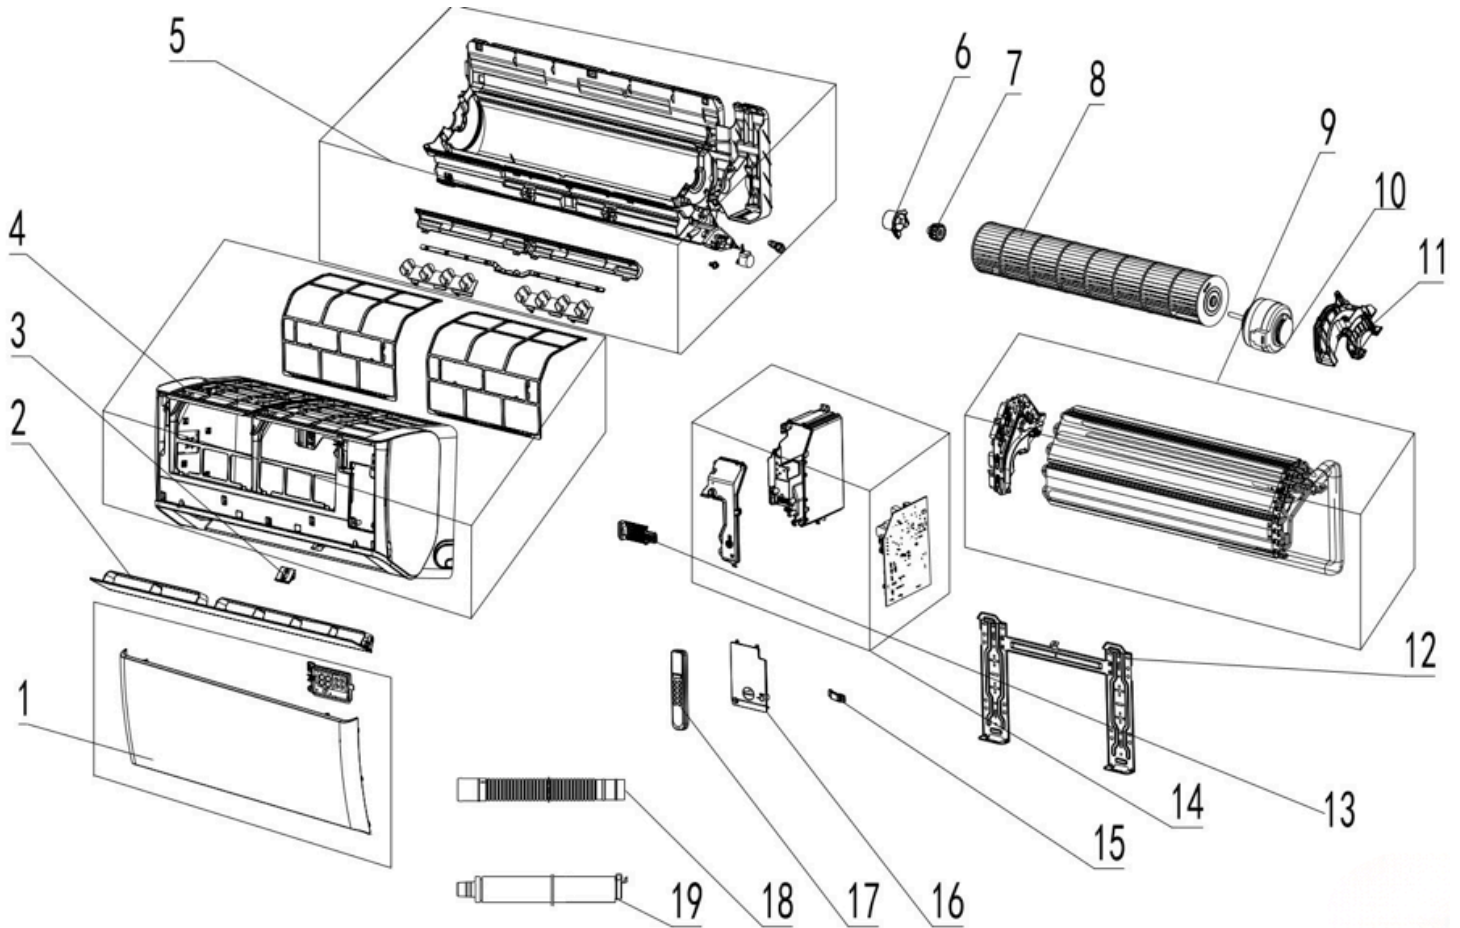

MISAW3207 PARTS LIST MULTIZONE SAJA INDOOR WALLMOUNT

MISAW3207 PARTS LIST MULTIZONE SAJA INDOOR WALLMOUNT

Diagram ID	Part Number	Part Name
1	11220502004696	Panel assembly
2	11320005000405	Air louver
3	11320096000106	Screw cover
4	11220501000924	Middle frame
5	11220500000285	Chassis assembly
6	11320062000028	Bearing fixed chassis
7	11220551000003	Bearing assembly
8	11220513000065	Cross flow fan assembly
9	11224003000896	Evaporator assembly
10	11230005000074	IDU fan motor
11	11320052000068	Motor cover
12	11221500000046	Mounting plate assembly
13	11320084000013	Pipe clamp
14	11222003004286	Main controller
15	11320010000037	Wire clamp cover
16	11320076000111	Middle frame wiring cover
17	11222001000112	Remote controller
18	11320020000008	Water outlet pipe
19	11220506000002	Drain pipe assembly