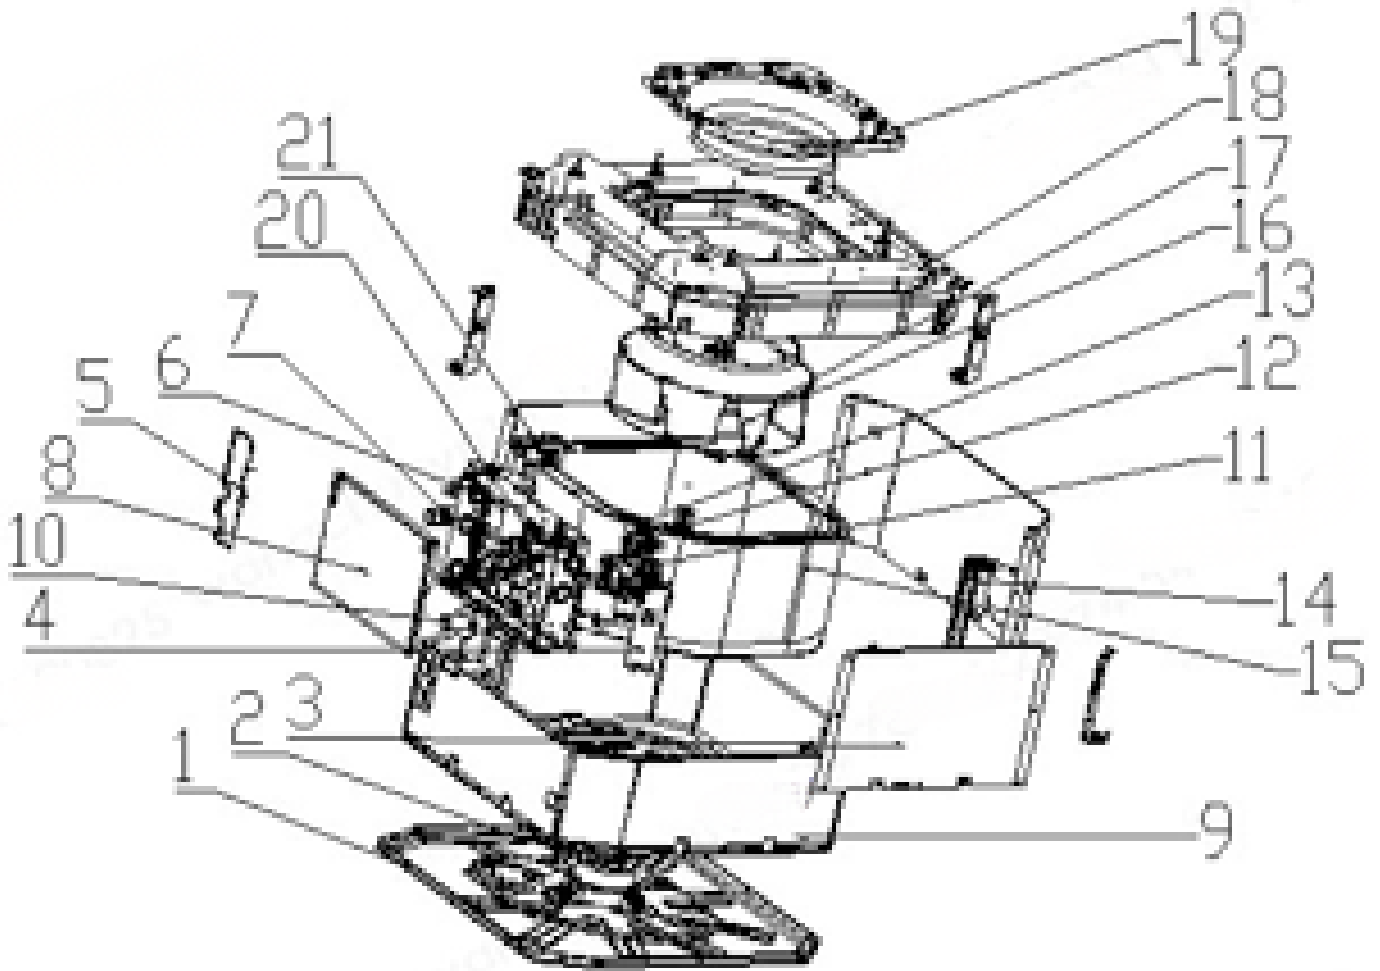

MISAC3212 PARTS LIST
MULTIZONE SAJA INDOOR CASSETTE

MISAC3212 PARTS LIST MULTIZONE SAJA INDOOR CASSETTE

No.	Part Name	Part Number
1	Chassis assembly	16321023000002
2	DC fan motor	16430034000019
3	Coaming A	16421010000090
4	Hanging ear	16421040000075
5	Electronic control box cover	16421042000058
6	stop valve assembly	16321054000003
7	Main control PCB	11222541000108
8	Electronic control box assembly	16321019000039
9	Temperature sensor	16430007000263
10	Chassis foam module	16320034000002
11	Drainage piping assembly	16320030000002
12	Water pump assembly	16320035000001
13	Evaporator assembly	16324018000164
14	Float switch	16445034000015
15	Evaporator hook	16421125000001
16	Water pump	16440001000024
17	Fan wheel	16444001000037
18	Water tray assembly	16320020000006
19	Air guide ring	16420004000018
20	Terminal Board	16427001000132
21	Temperature sensor	16430007000263